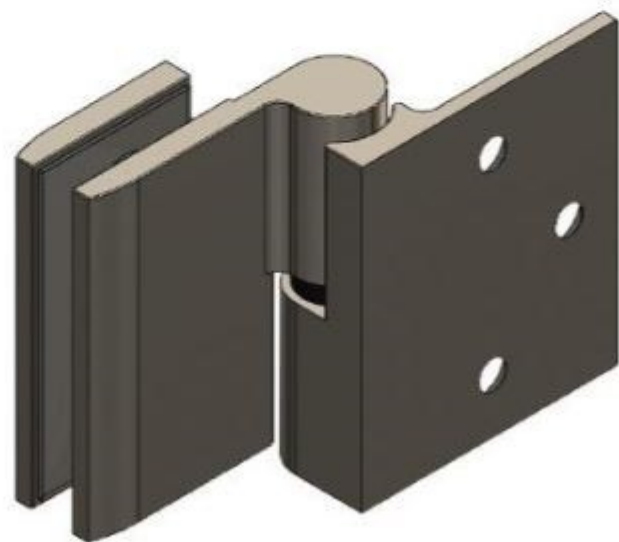

Dark fiber gasket 1 mm. f. door side member

Glass drilling