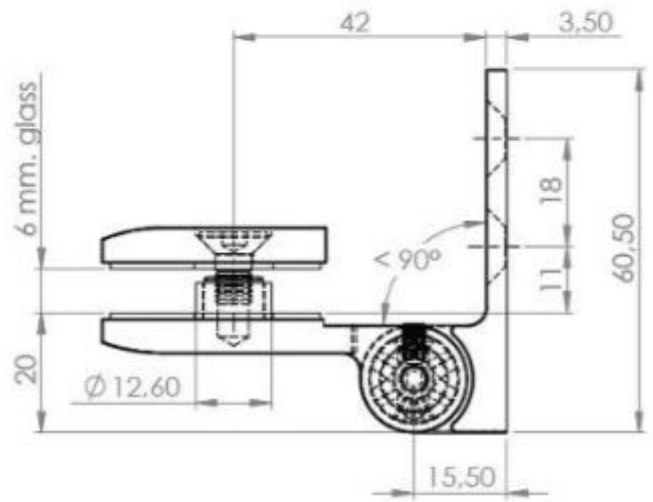

Dark fiber gasket 1 mm. f. door side member

Glass drilling