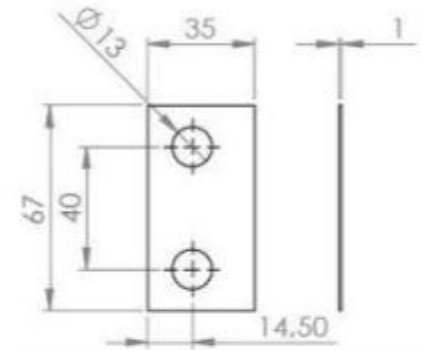

Dark fiber gasket 1 mm. f. door side member

Glass drilling